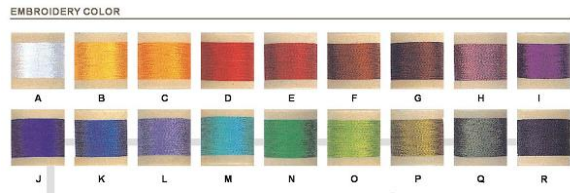

# Mune design Example

1<sup>st</sup> Choose one Mune design from the given choices or send us your own design.

**Assume you have chosen**

2<sup>nd</sup> Pick up your embroidery design from the following choice:

**Assume you have chosen**

**B4[麻の葉]**

3<sup>rd</sup> Pick up your color from the following the table:

**Assume you have chosen**

Your final Mune will be look like

Other examples:  
Option

You Get :