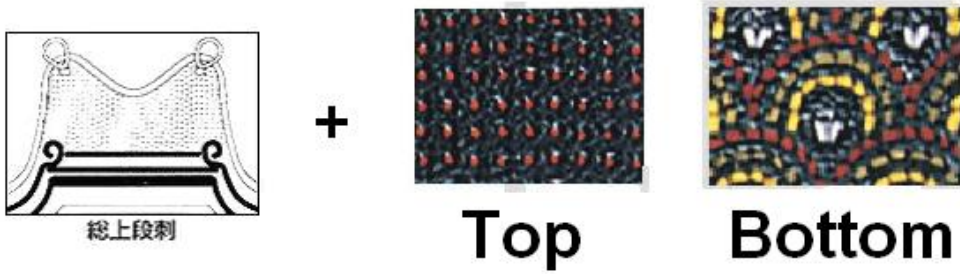

**Assume you have chosen**

**B4[麻の葉]**

3<sup>rd</sup> Pick up your color from the following the table:

**Assume you have chosen**

Your final Mune will be look like

Other examples:  
Option

You Get :