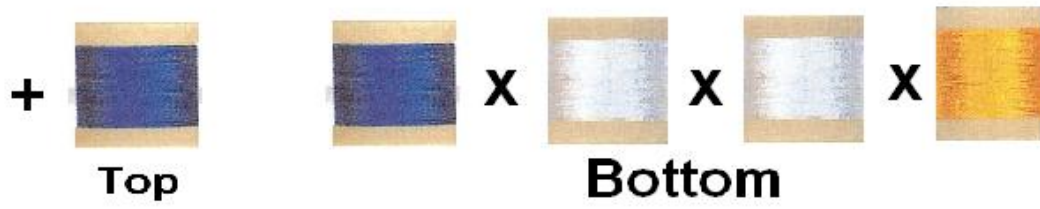

**Assume you have chosen**

**B4[麻の葉]**

3<sup>rd</sup> Pick up your color from the following the table:

**Assume you have chosen**

Your final Mune will be look like

Other examples:  
Option

You Get :